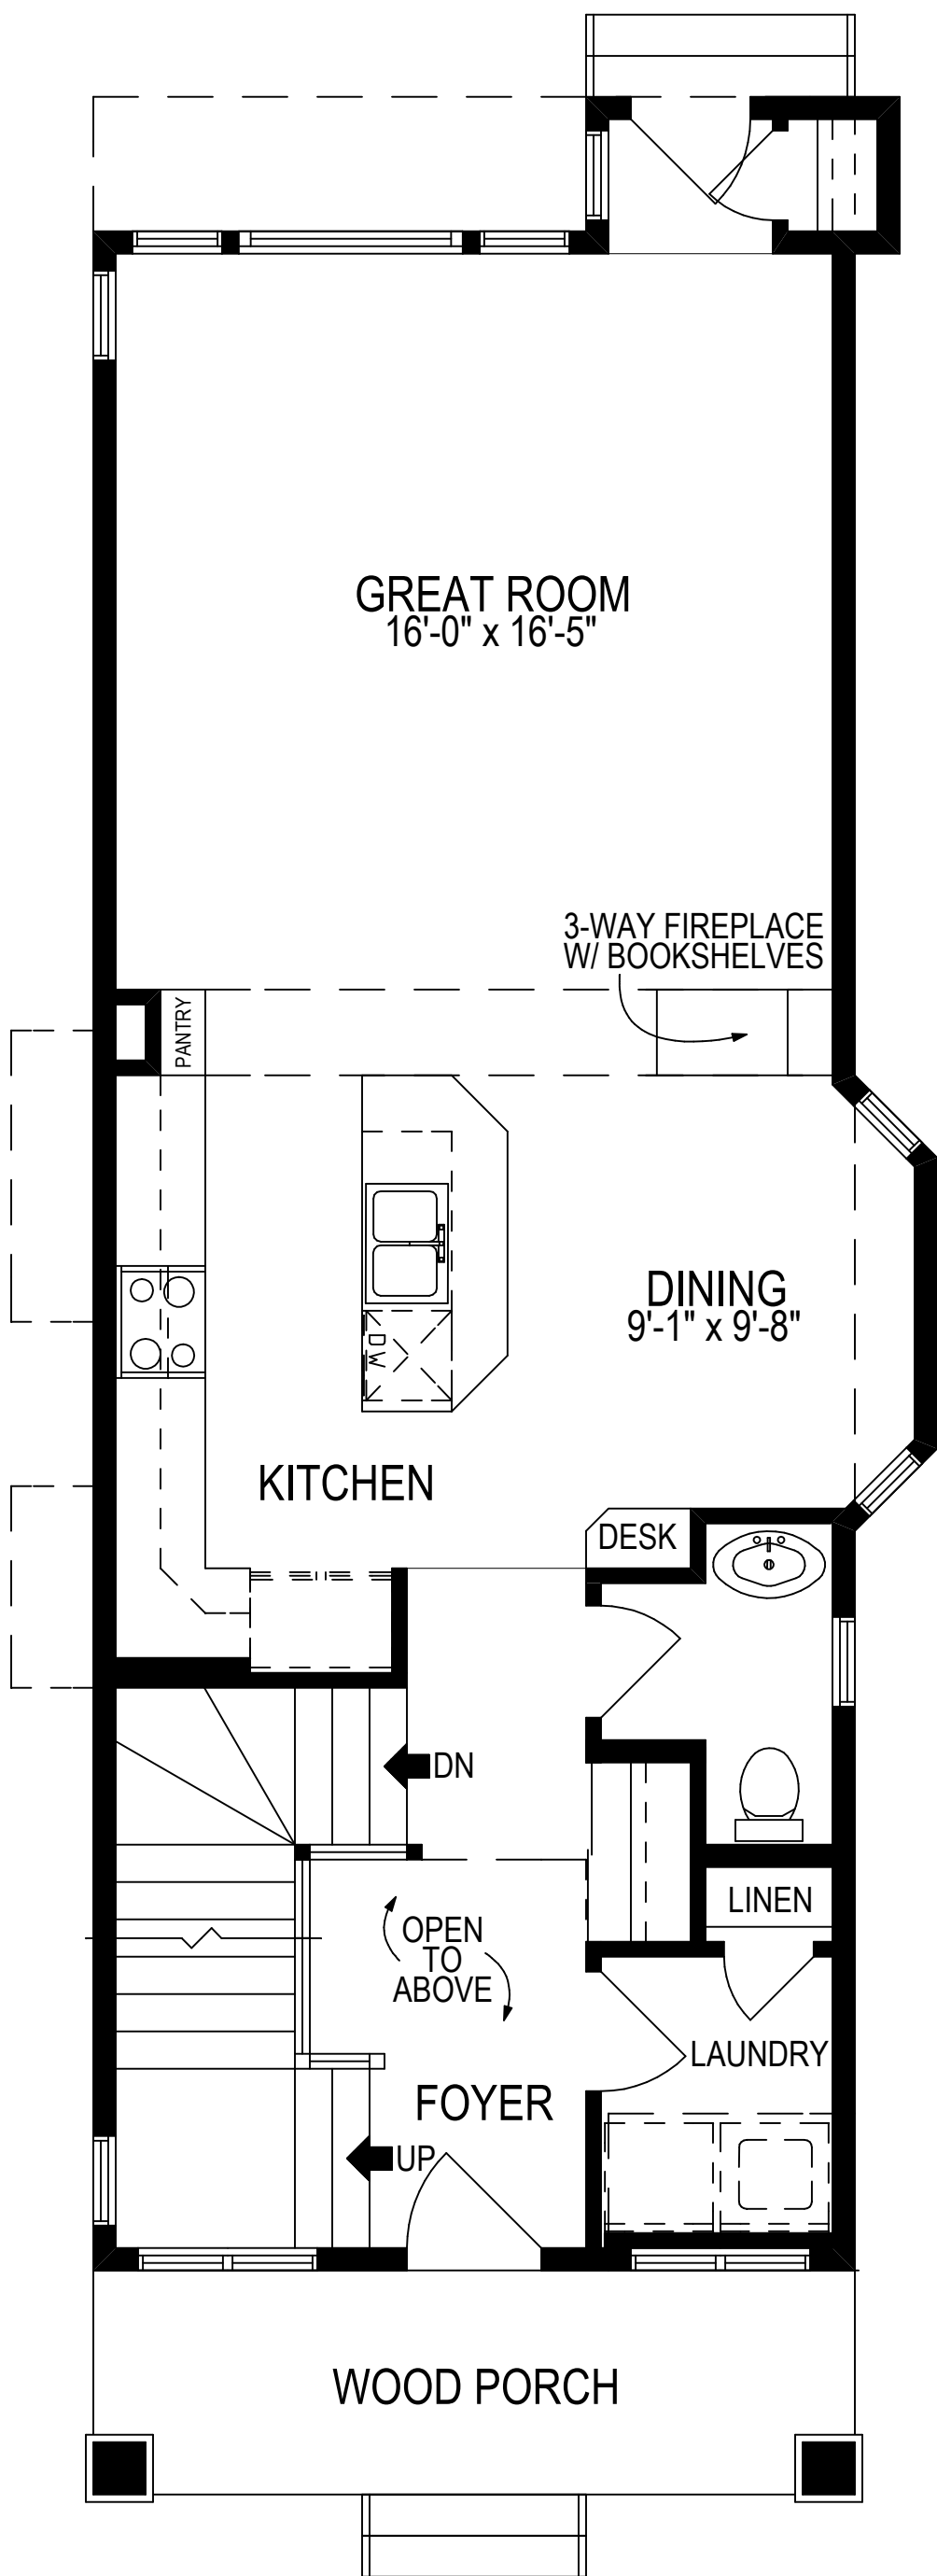

**CUSTOM  
RESIDENCE**

MAIN 810 SQ. FT.  
UPPER 712 SQ. FT.

TOTAL 1522 SQ. FT.

**TERRA BANAH  
BUILDERS**

**CUSTOM RESIDENCE**

MAIN 810 SQ. FT.  
UPPER 712 SQ. FT.

TOTAL 1522 SQ. FT.

**TERRA BANAH BUILDERS**

**CUSTOM RESIDENCE**

MAIN 810 SQ. FT.  
UPPER 712 SQ. FT.

TOTAL 1522 SQ. FT.

**TERRA BANAH BUILDERS**