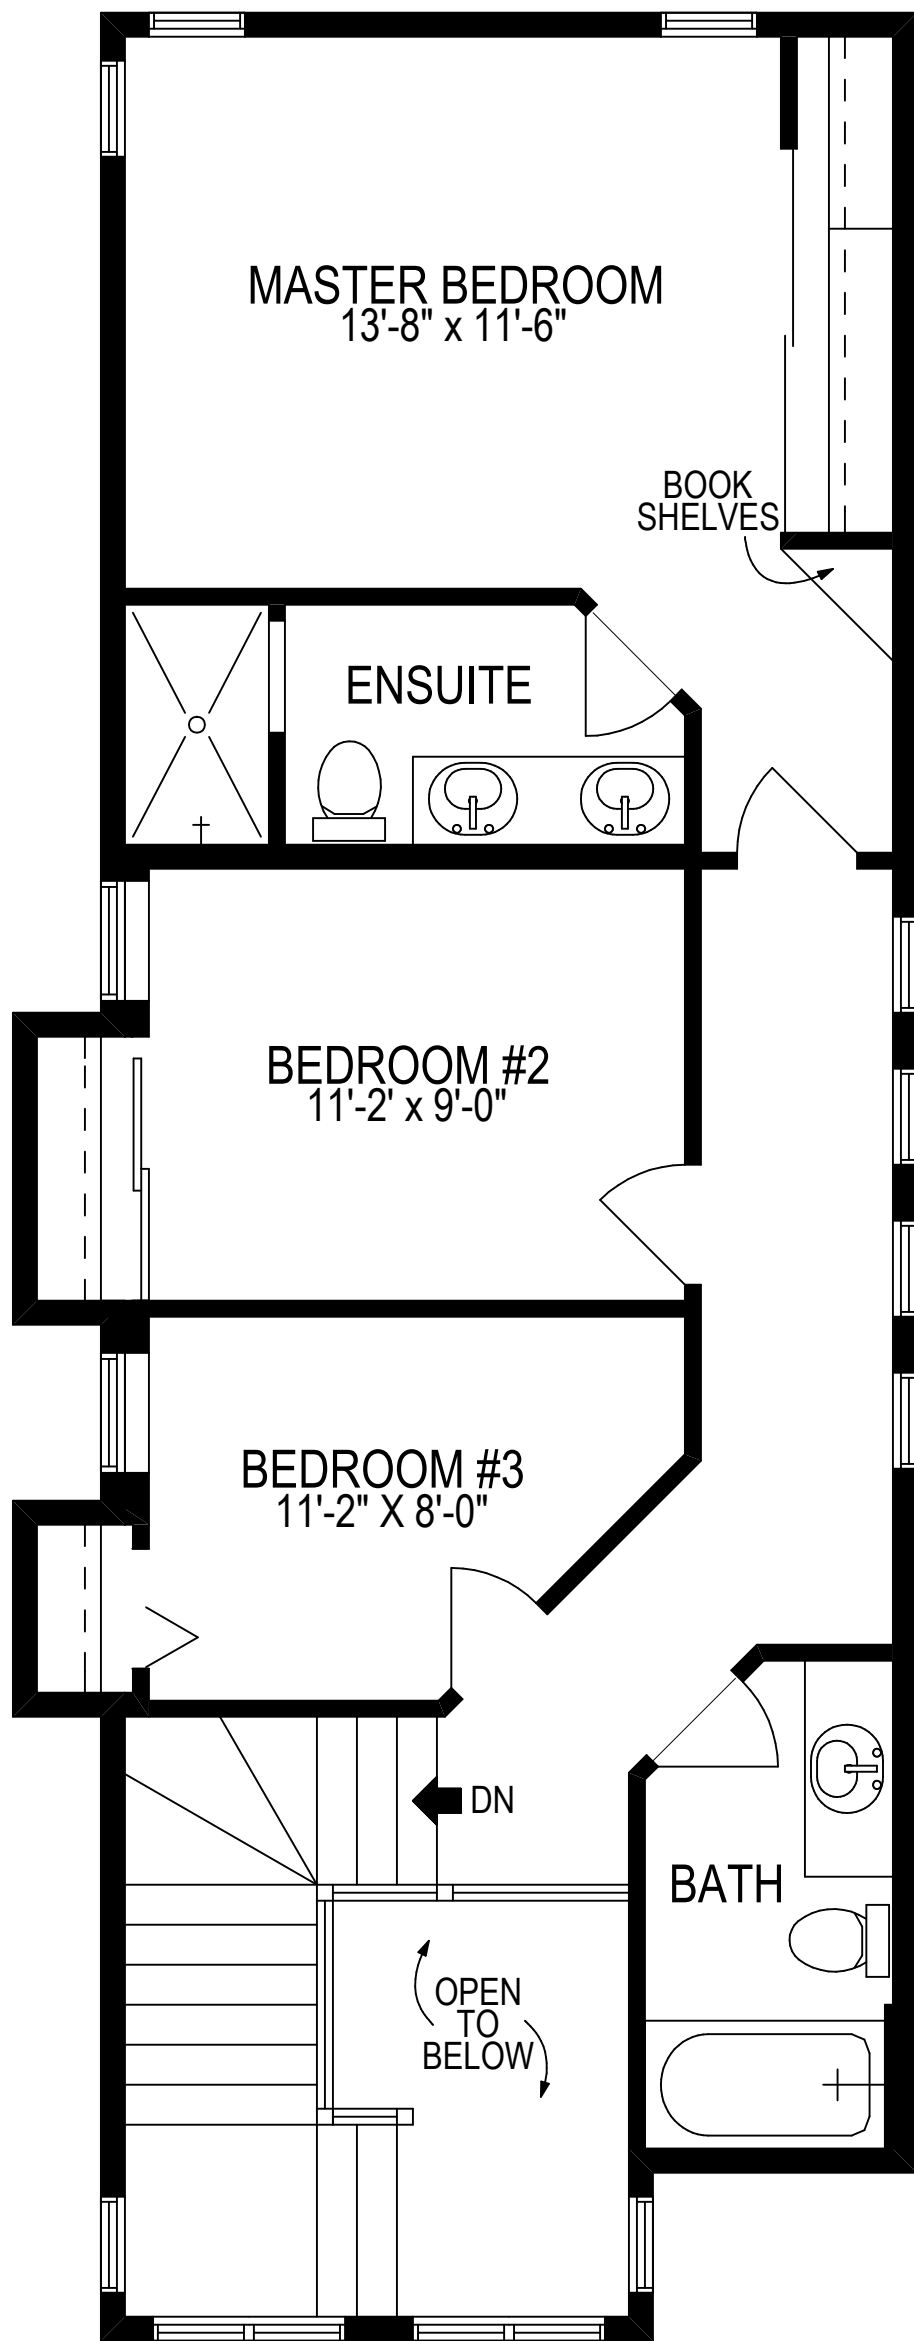

**CUSTOM  
RESIDENCE**

MAIN 810 SQ. FT.  
UPPER 712 SQ. FT.

TOTAL 1522 SQ. FT.

**TERRA BANAH  
BUILDERS**

**CUSTOM RESIDENCE**

MAIN 810 SQ. FT.  
UPPER 712 SQ. FT.

TOTAL 1522 SQ. FT.

**TERRA BANAH BUILDERS**

**CUSTOM RESIDENCE**

MAIN 810 SQ. FT.  
UPPER 712 SQ. FT.

TOTAL 1522 SQ. FT.

**TERRA BANAH BUILDERS**