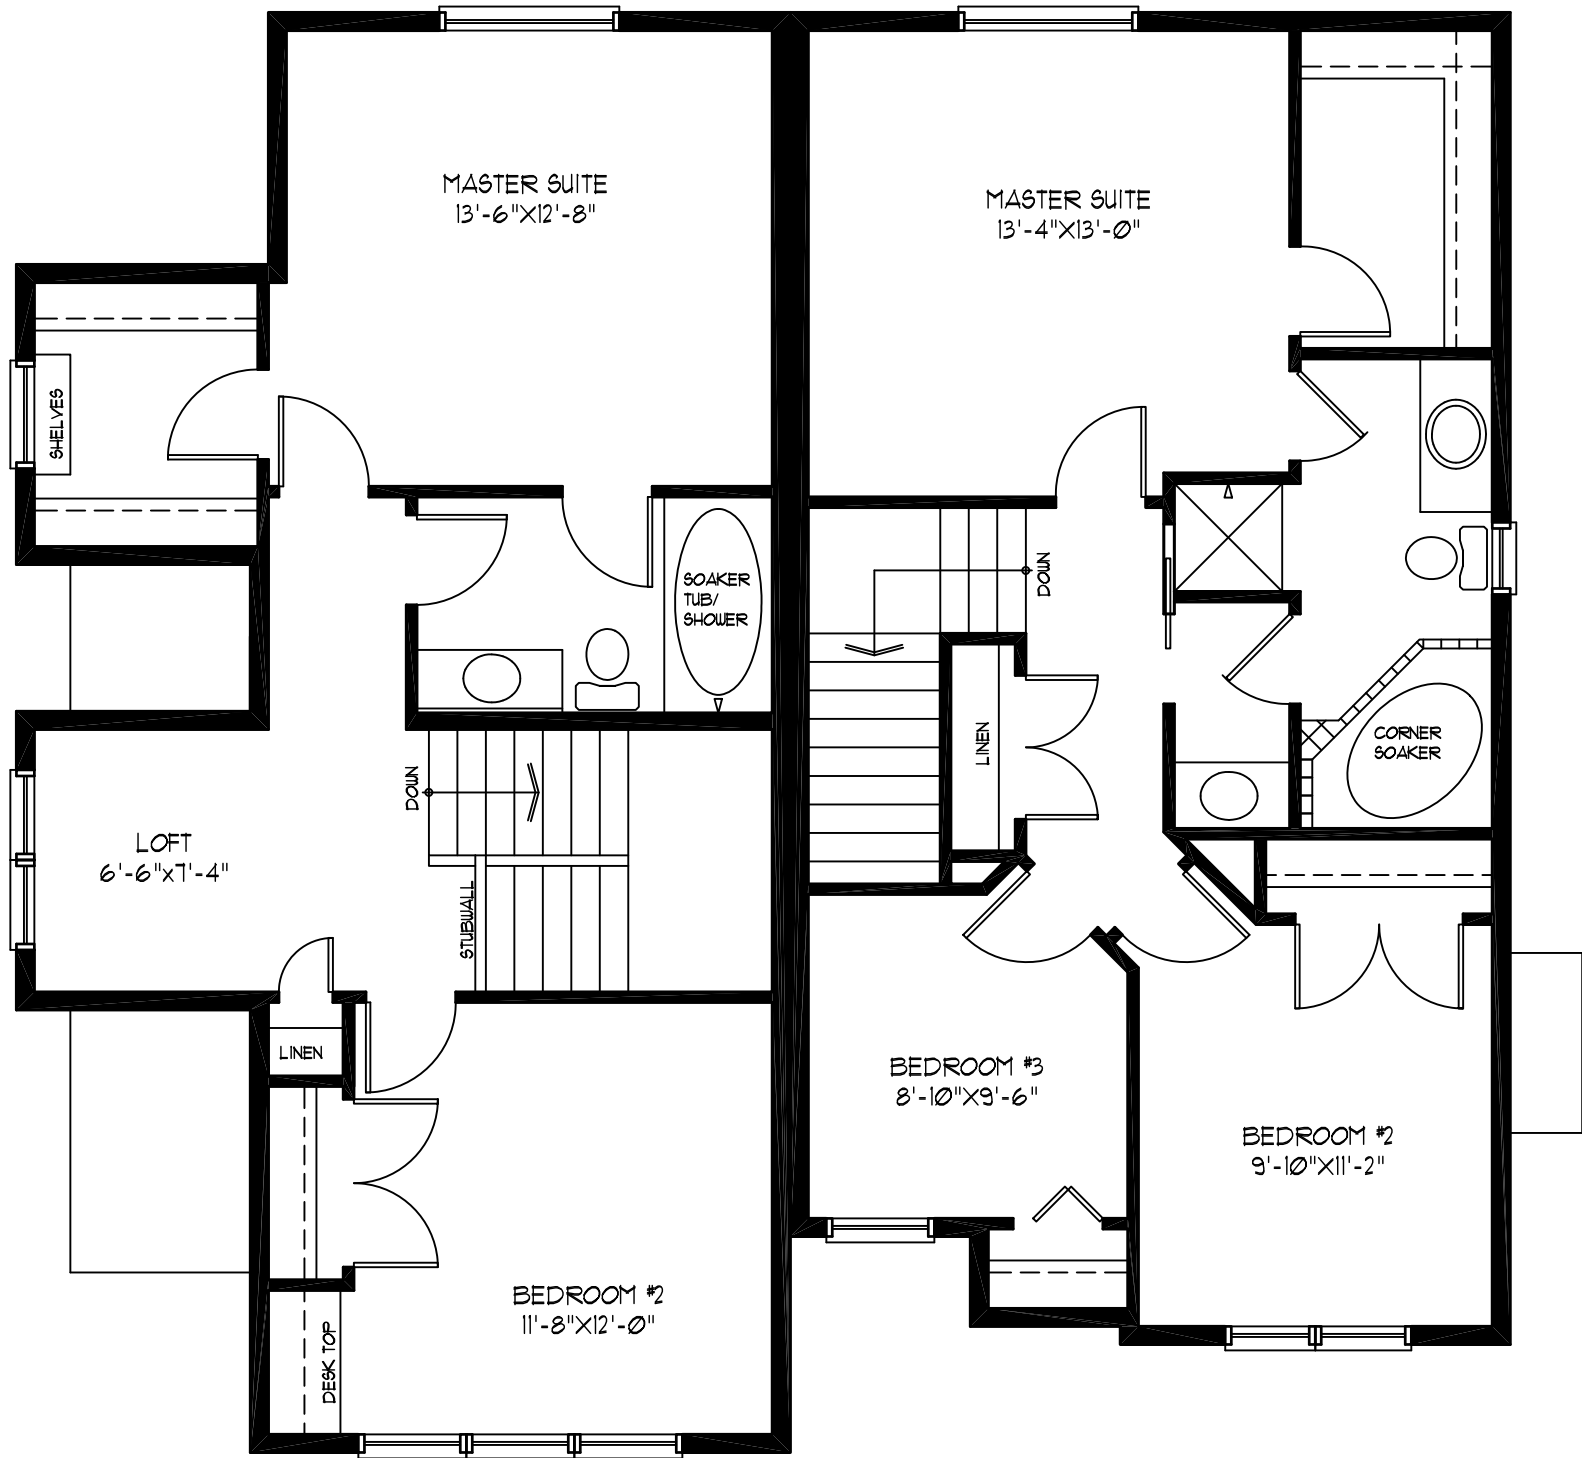

MAIN FLOOR
 AREA: 697 SQ. FT
 TOTAL AREA : 1402 SQ. FT

MAIN FLOOR
 AREA: 685 SQ. FT
 TOTAL AREA : 1408 SQ. FT

UPPER FLOOR
 AREA : 705 SQ. FT

UPPER FLOOR
 AREA : 723 SQ. FT