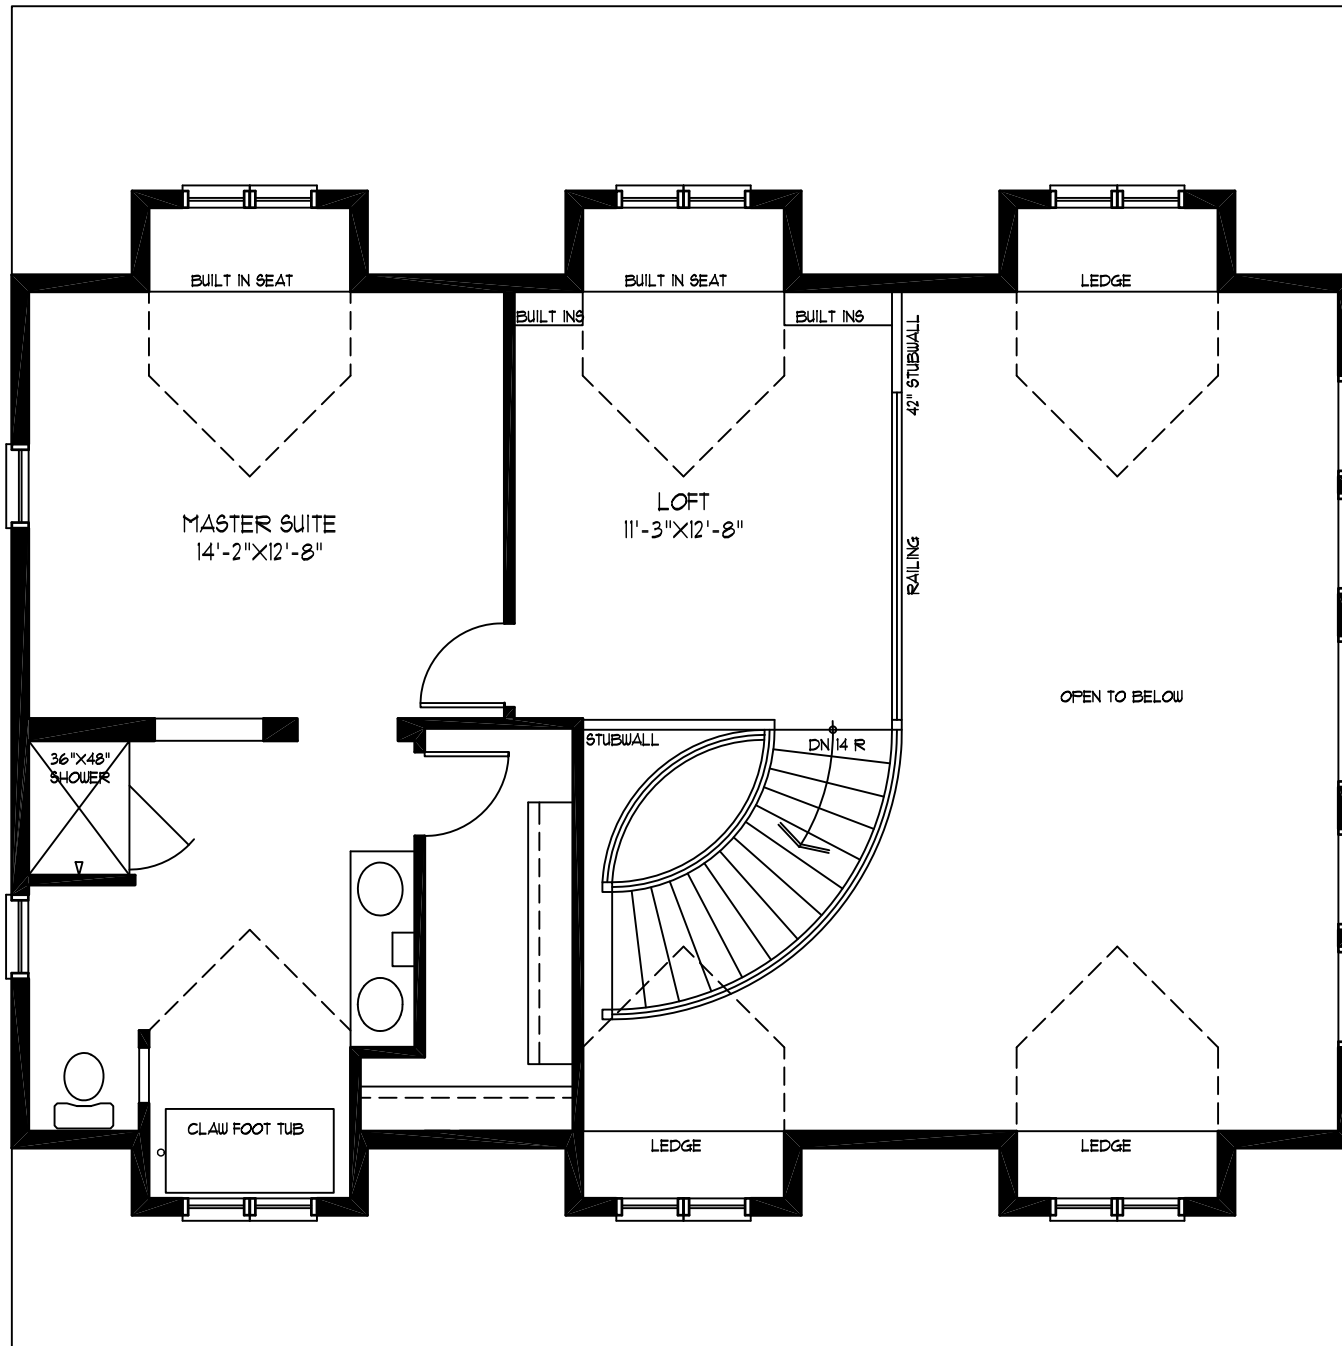

COUNTRY RESIDENCE

1690 SQ. FT.

TERRA BANAH
BUILDERS

MAIN FLOOR
 AREA: 1040 SQ. FT
 TOTAL AREA: 1641 SQ. FT.

UPPER FLOOR
 AREA: 650 SQ. FT