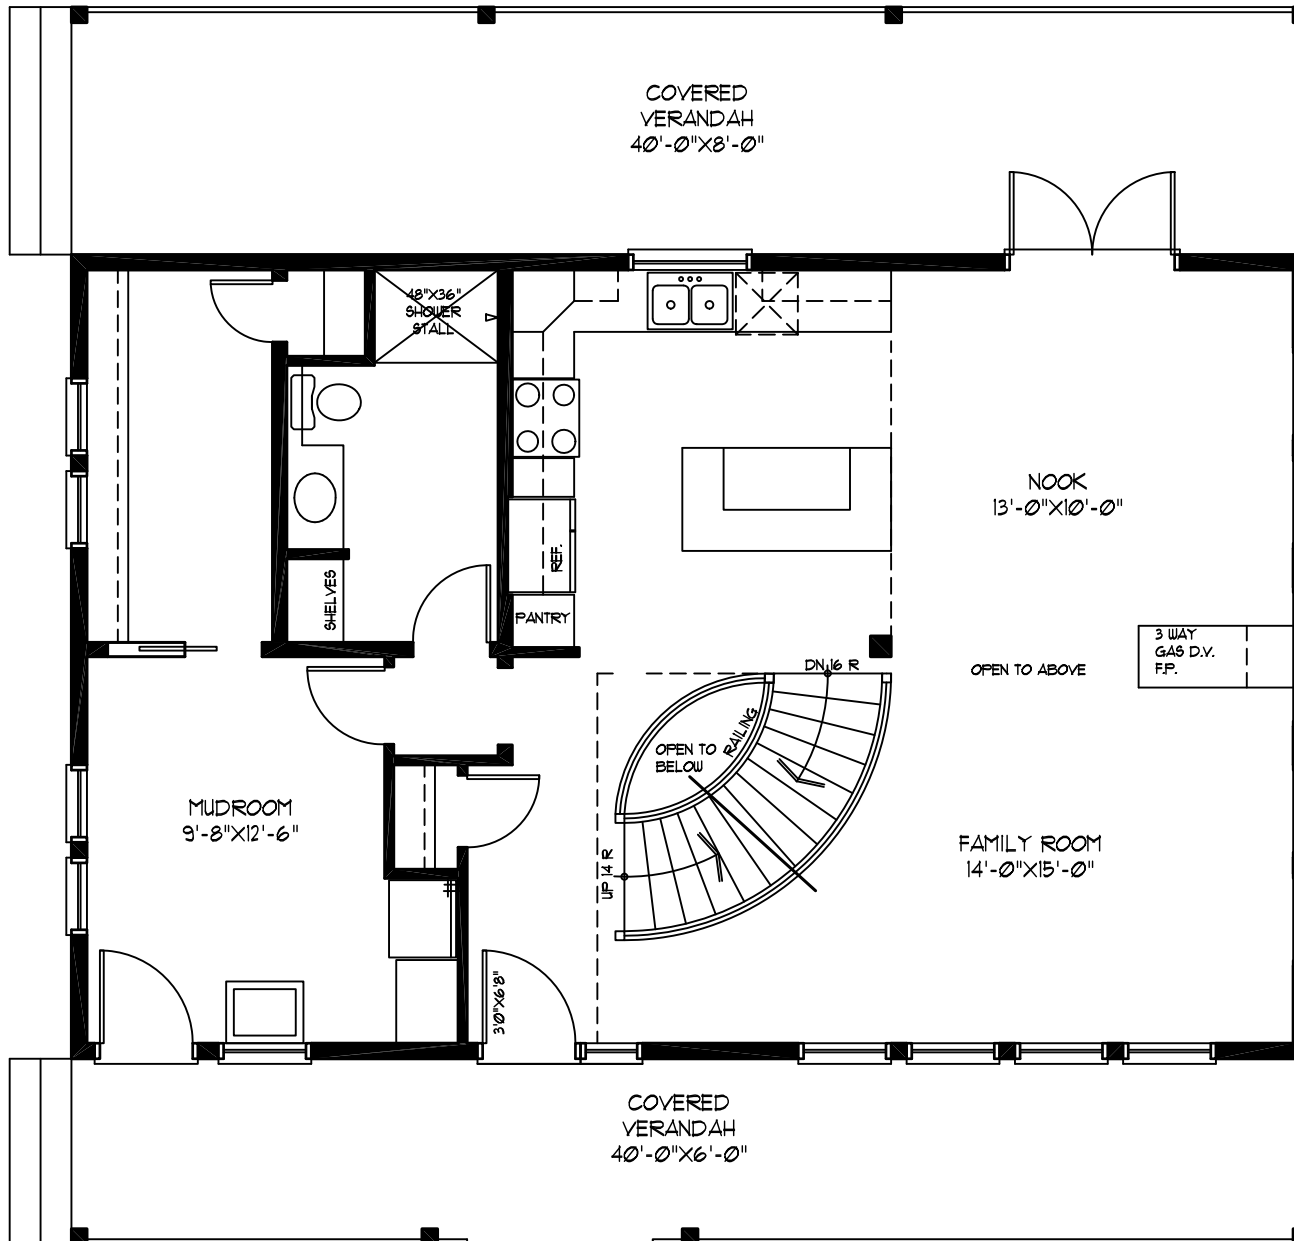

COUNTRY RESIDENCE

1690 SQ. FT.

TERRA BANAH
BUILDERS

MAIN FLOOR
 AREA: 1040 SQ. FT
 TOTAL AREA: 1641 SQ. FT.

UPPER FLOOR
 AREA: 650 SQ. FT