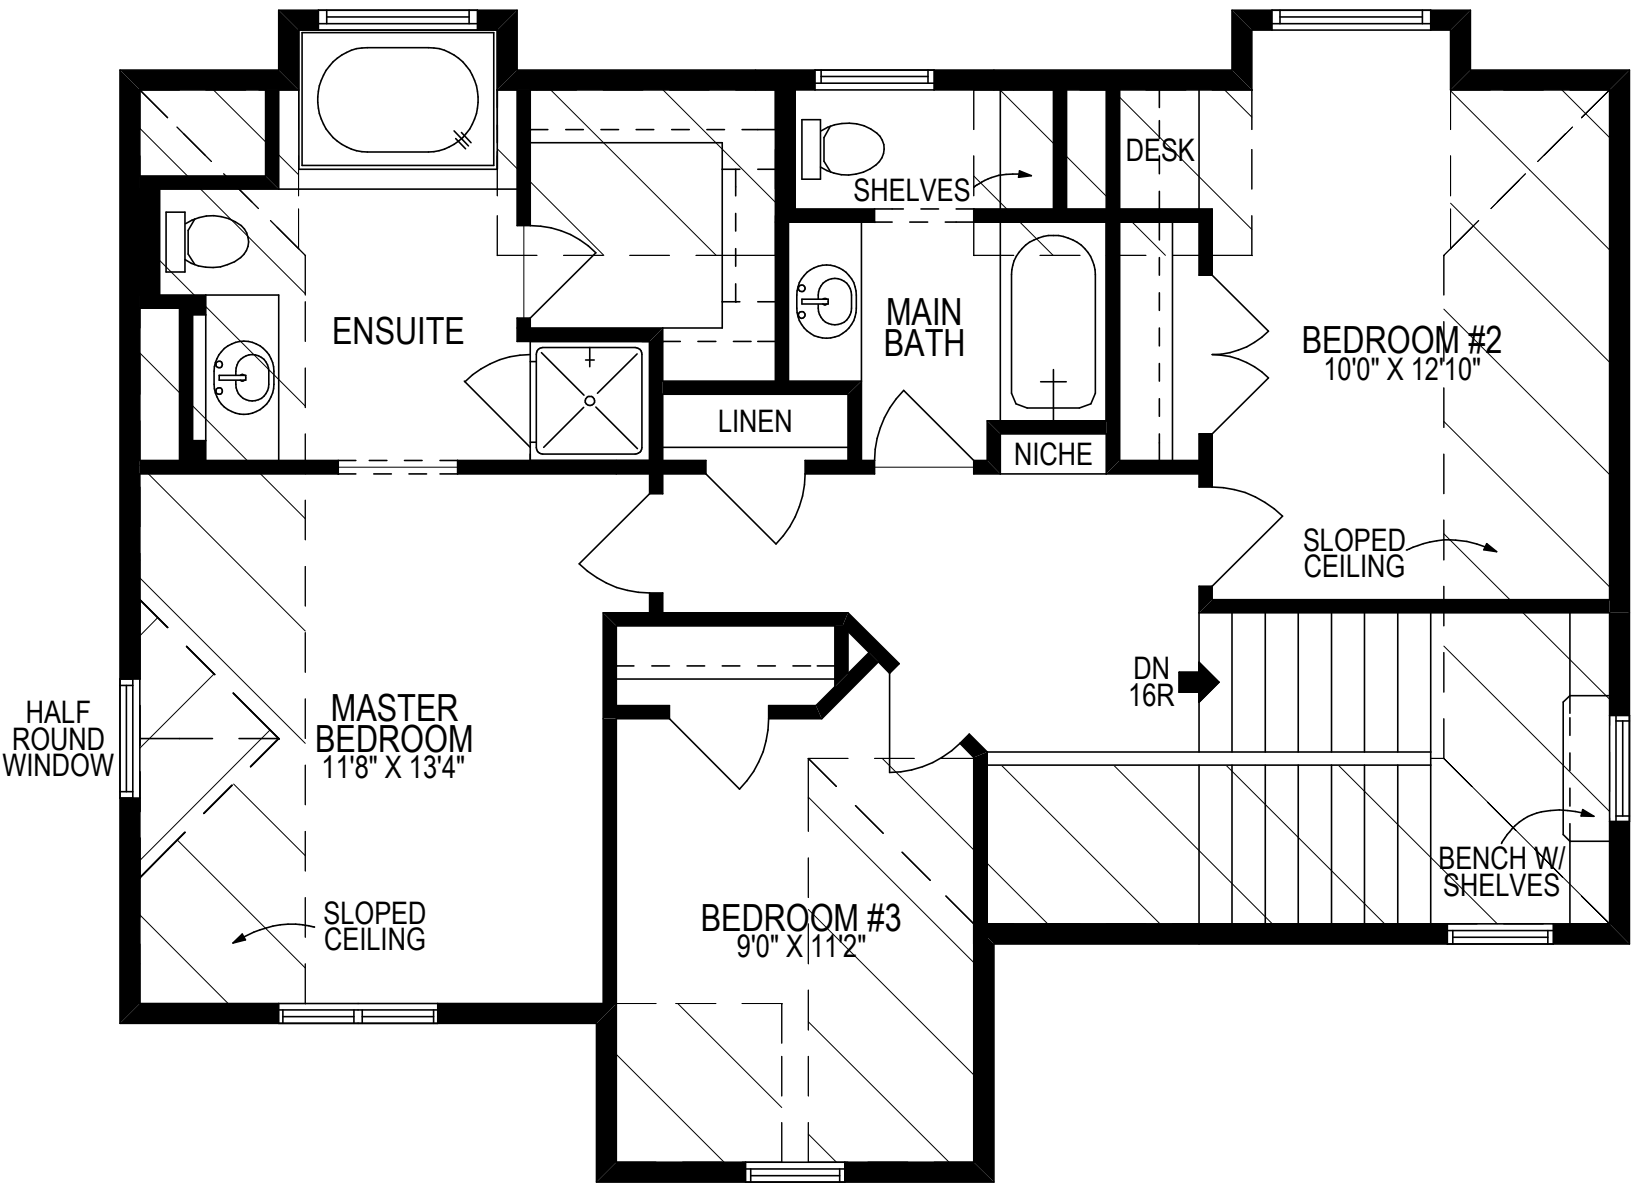

BRETON
1706 SQ. FT.

BRETON

MAIN 861 SQ. FT.
UPPER 845 SQ. FT.

TOTAL 1706 SQ. FT.

TERRA BANAH
BUILDERS

BRETON

MAIN 861 SQ. FT.
UPPER 845 SQ. FT.

TOTAL 1706 SQ. FT.