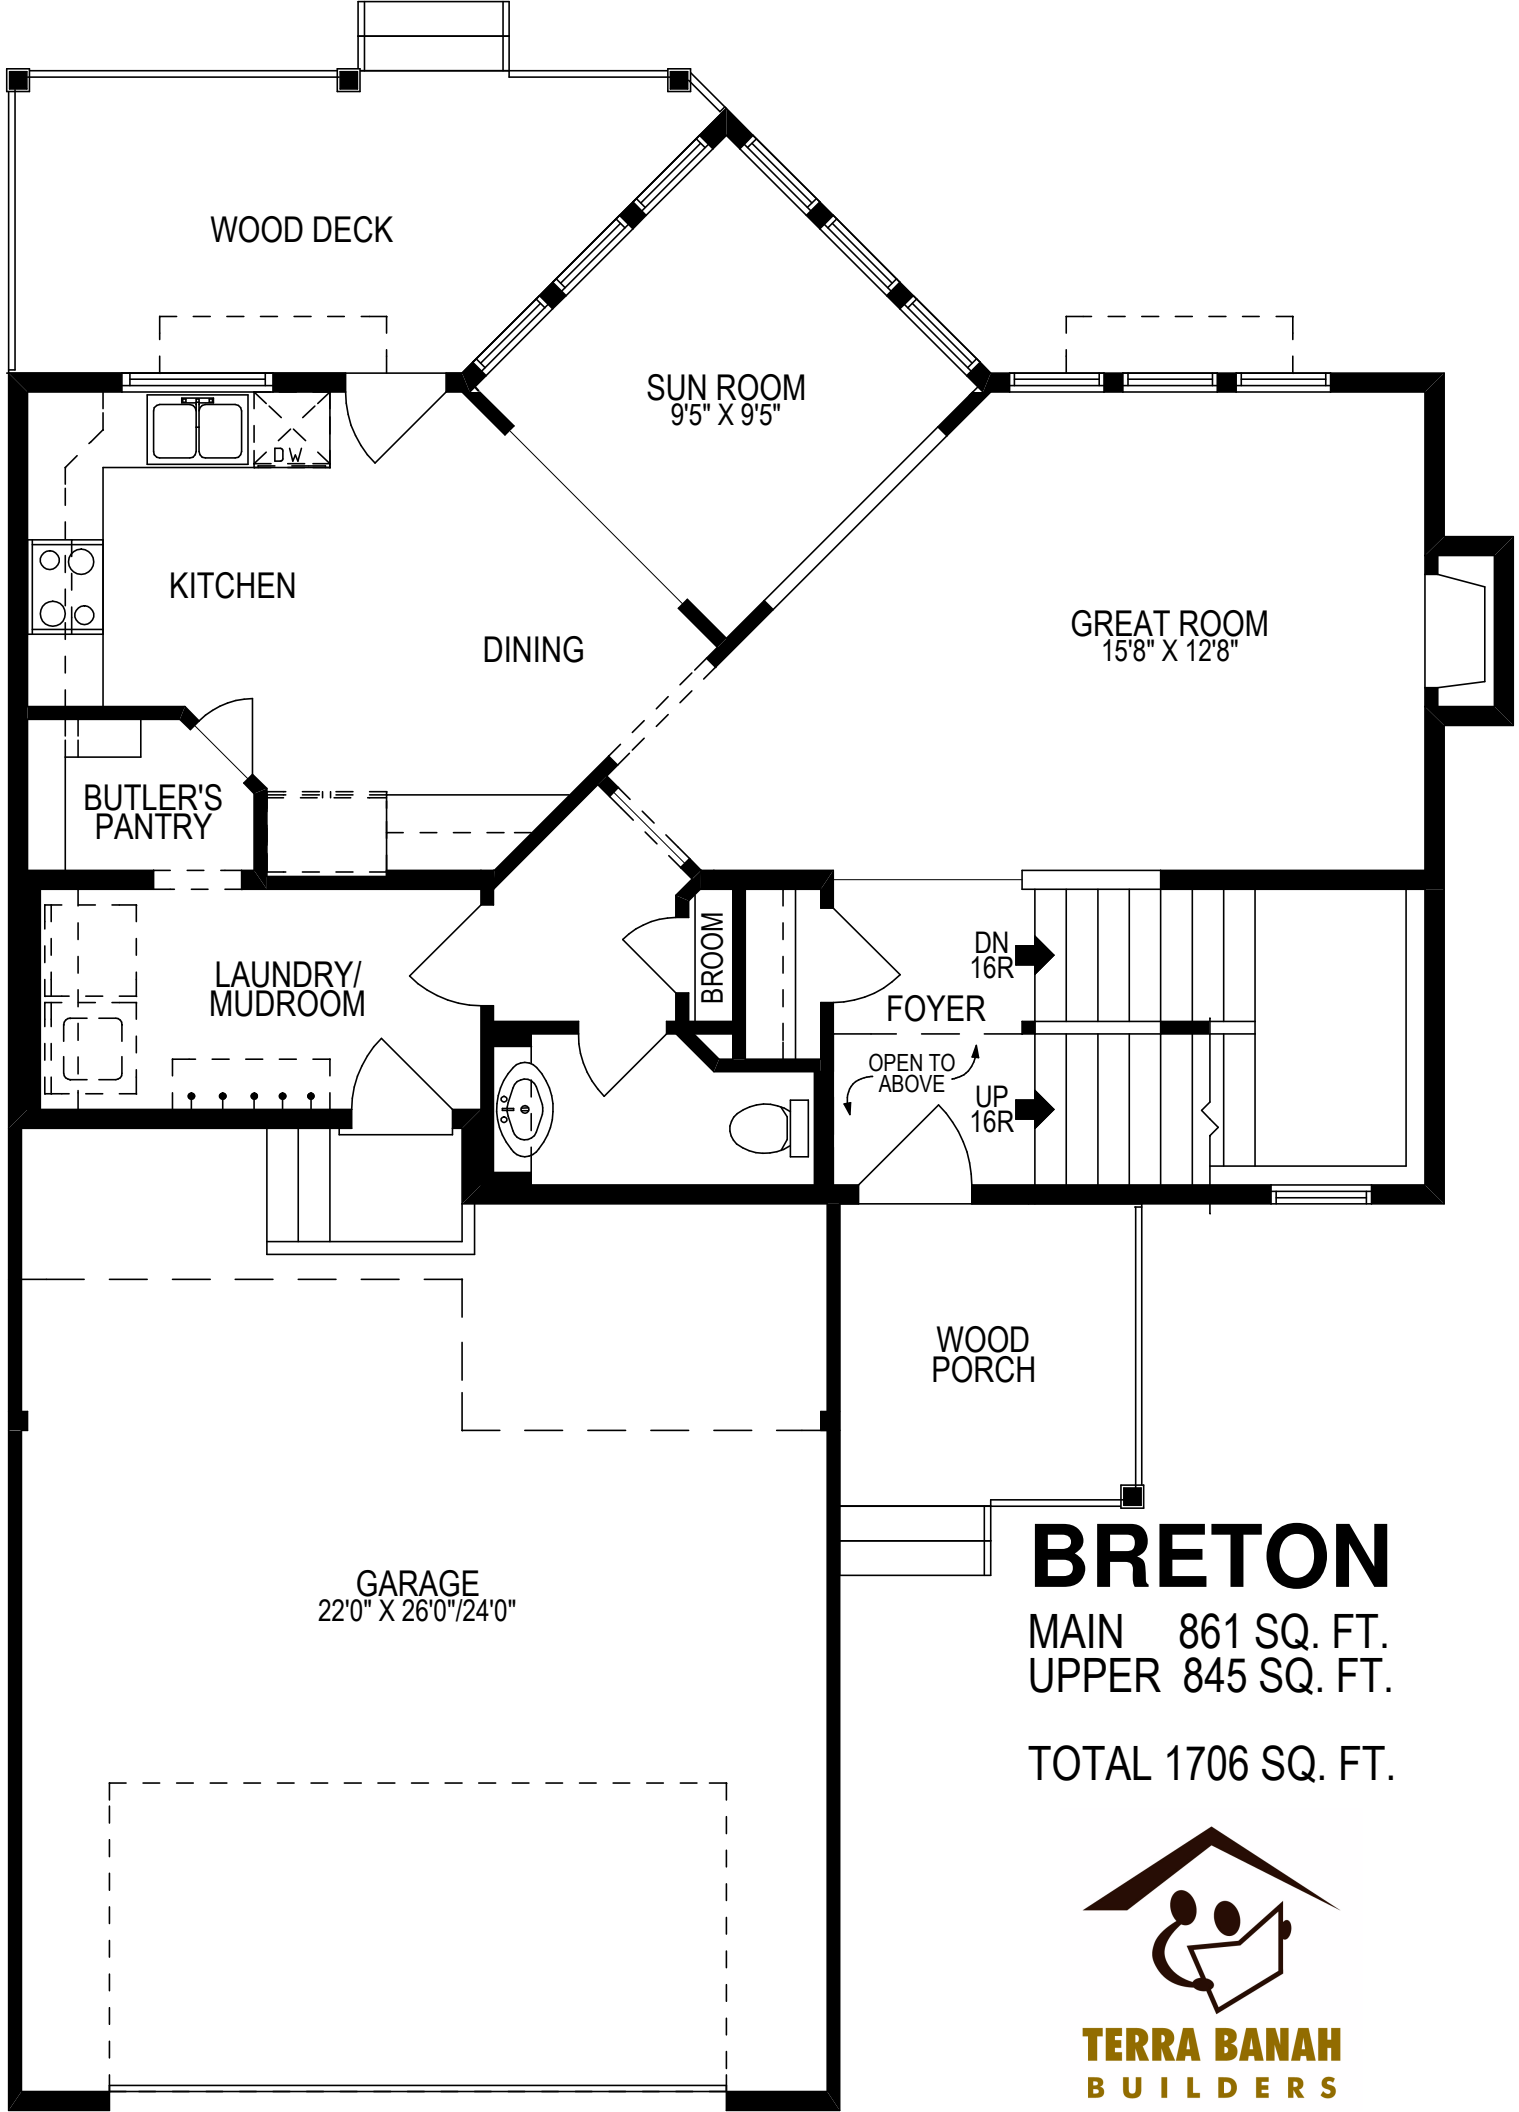

BRETON
1706 SQ. FT.

BRETON

MAIN 861 SQ. FT.
UPPER 845 SQ. FT.

TOTAL 1706 SQ. FT.

TERRA BANAH
BUILDERS

BRETON

MAIN 861 SQ. FT.
UPPER 845 SQ. FT.

TOTAL 1706 SQ. FT.